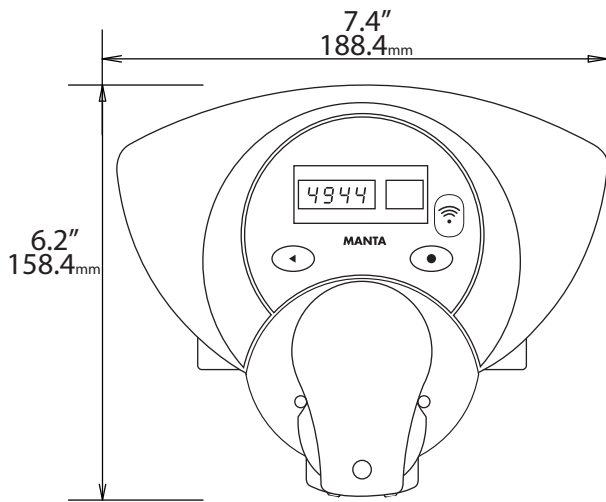

CAMBRIDGE SECURITY SEALS

Electronic Seal

CAMBRIDGE RESOURCES
960 ALABAMA AVE
BROOKLYN, NY 11207
(877) 922 2538
INFO@CAMBRIDGESECURITYSEALS.COM

WWW.CAMBRIDGESECURITYSEALS.COM

MANTA

MANTA

The **MANTA** is a reusable, electronic seal that generates a unique seal number and records the time and date of each opening/closing. The previous 100 events are captured within the unit and can be accessed manually. As an option, the event memory can be downloaded using the infrared scanner and captured in a secure report. The data can be merged with fleet management software or downloaded into your own customized report.

Features:

- * Simplifies security procedures
- * Deters collusion
- * Records date and time of each opening/closing
- * Generates a random 4 digit seal number
- * Illuminated LED display
- * Durable weather resistant design- ISO IP69K
- * Self-powered, 5 year lifespan
- * Includes protective flap

Customization:

- Remote sensor version
- Radio frequency interface
- Customized software

Applications:

- Trailer doors
- Bulk tankers
- Railroad cars

Packing:

- 1 seal per box

Box Dimensions:

8.75" X 6.5" X 3.75"