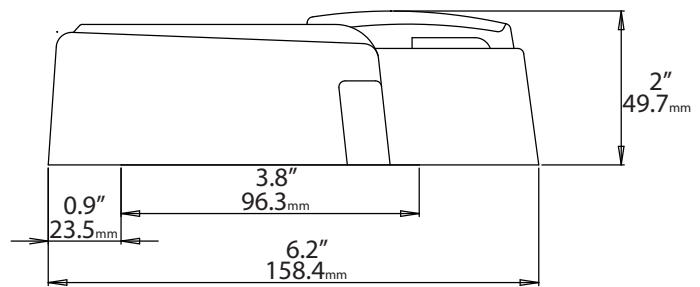

CAMBRIDGE SECURITY SEALS

Electronic Seal

CAMBRIDGE RESOURCES
960 ALABAMA AVE
BROOKLYN, NY 11207
(877) 922 2538
INFO@CAMBRIDGESECURITYSEALS.COM

WWW.CAMBRIDGESECURITYSEALS.COM

MANTA

MANTA

The **MANTA** is a reusable, electronic seal that generates a unique seal number and records the time and date of each opening/closing. The previous 100 events are captured within the unit and can be accessed manually. As an option, the event memory can be downloaded using the infrared scanner and captured in a secure report. The data can be merged with fleet management software or downloaded into your own customized report.

Customization:

- Remote sensor version
- Radio frequency interface
- Customized software

Applications:

- Trailer doors
- Bulk tankers
- Railroad cars

Packing:

- 1 seal per box

Box Dimensions:

8.75" X 6.5" X 3.75"